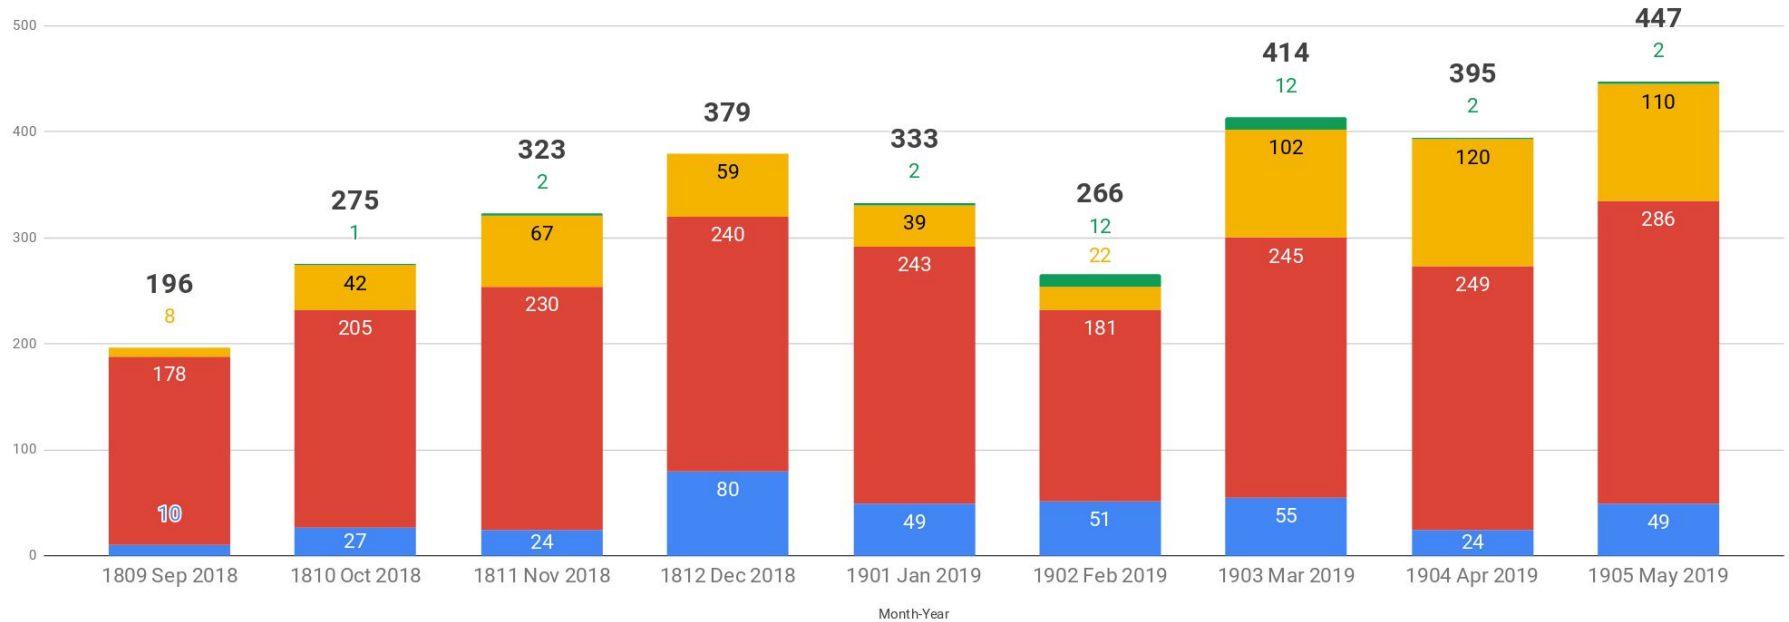

Sierra College - Hacker Lab

Membership & Usage

Hacker Lab - Sierra College Memberships

Sierra College Memberships - By Membership Type

H.L. - S.C. Member Checkins - Unique By Day

SCC Checkins - Unique By Day - Per Membership Type

- Global - Sierra College Student Pass (4 Month)
- Global - Sierra College Student Pass (4 Month - Sponsored)
- Global - Sierra College Student
- Global - Sierra College Faculty / Staff

H.L. - S.C. Member Checkins - Unique By Month