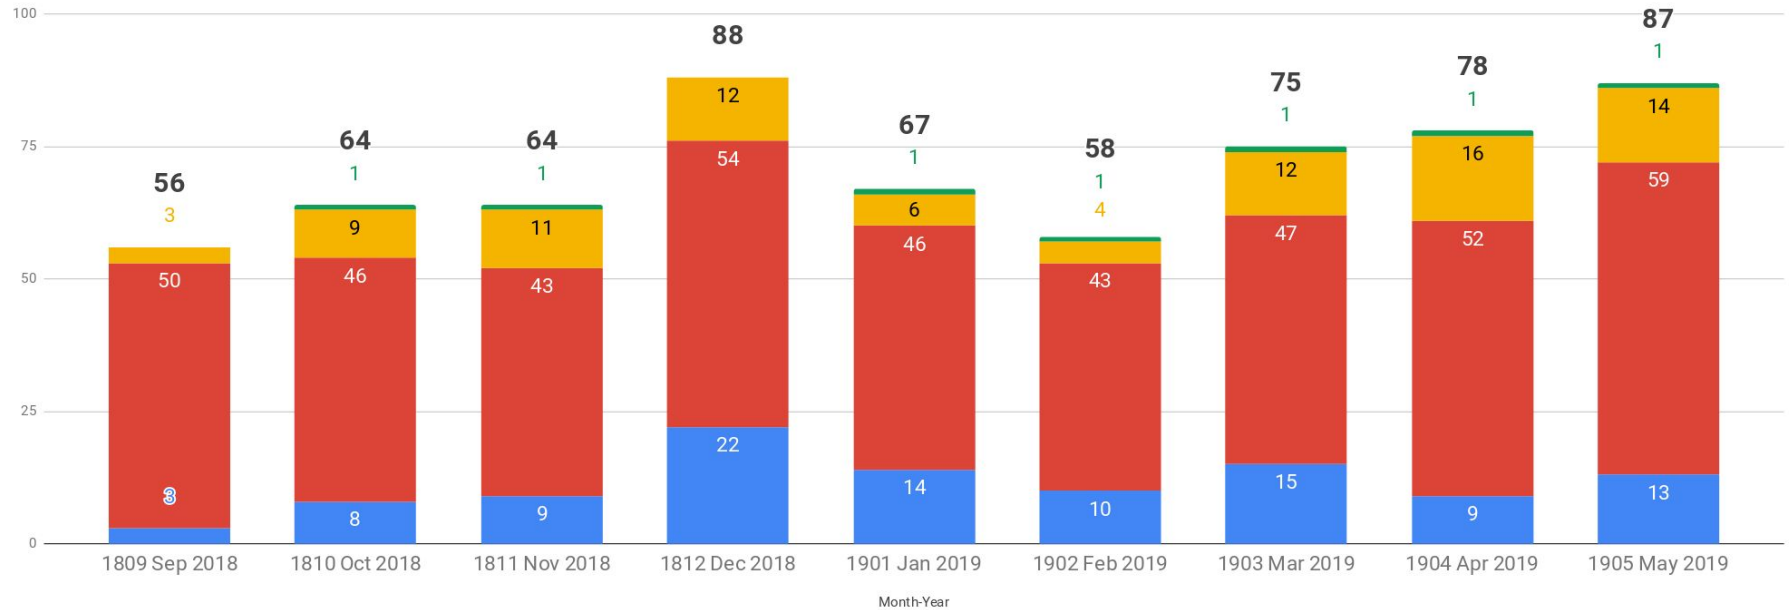

H.L. - S.C. Member Checkins - Unique By Month

SCC Checkins - Unique By Month - Per Membership Type

- Global - Sierra College Student Pass (4 Month)
- Global - Sierra College Student Pass (4 Month - Sponsored)
- Global - Sierra College Student
- Global - Sierra College Faculty / Staff