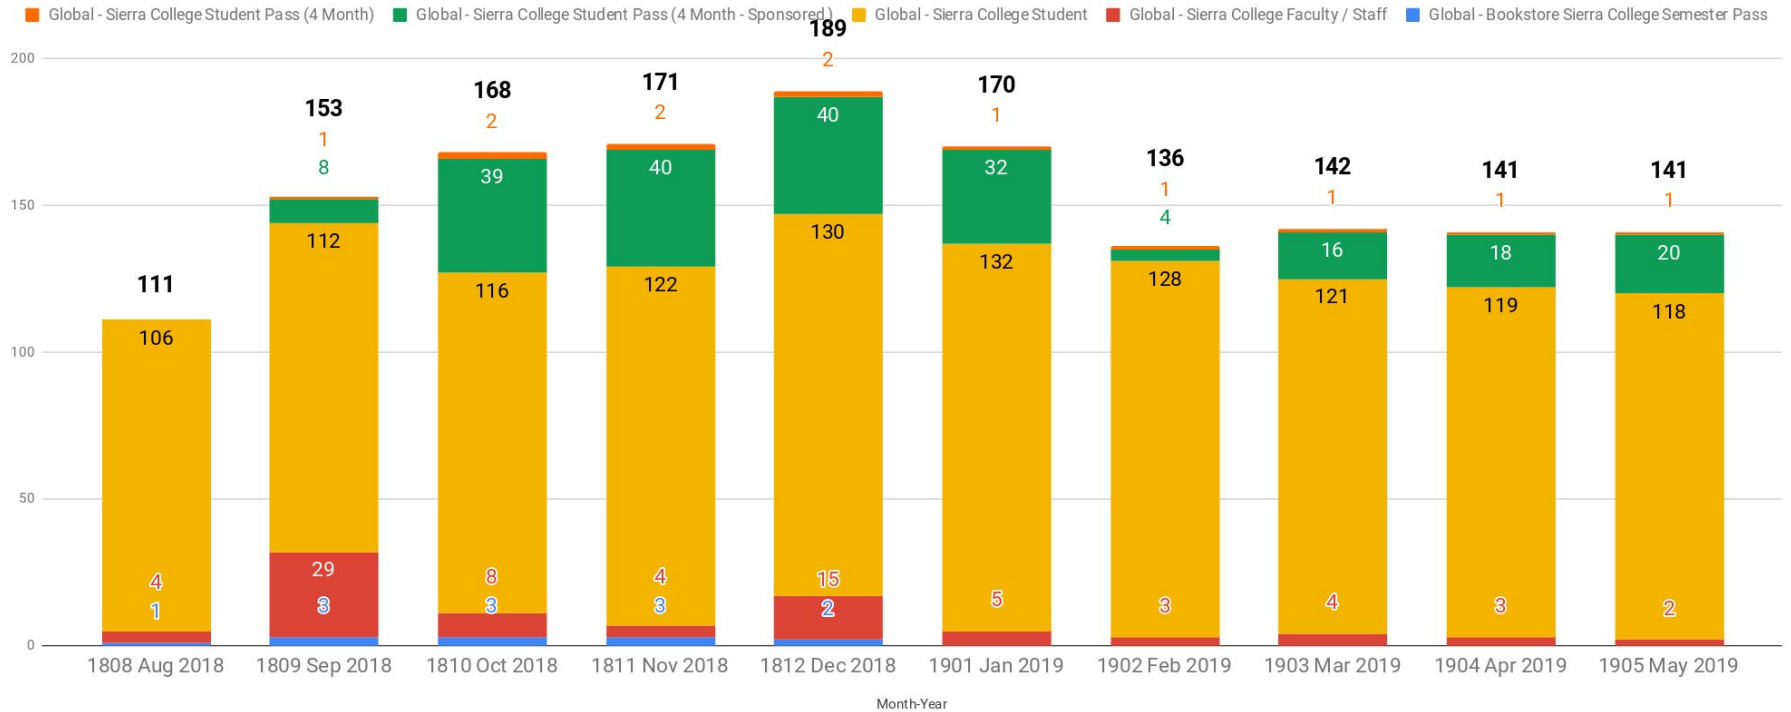

Sierra College - Hacker Lab

Membership & Usage

Hacker Lab - Sierra College Memberships

Sierra College Memberships - By Membership Type

H.L. - S.C. Member Checkins - Unique By Day

SCC Checkins - Unique By Day - Per Membership Type

- Global - Sierra College Student Pass (4 Month)
- Global - Sierra College Student Pass (4 Month - Sponsored)
- Global - Sierra College Student
- Global - Sierra College Faculty / Staff

H.L. - S.C. Member Checkins - Unique By Month

SCC Checkins - Unique By Month - Per Membership Type

- Global - Sierra College Student Pass (4 Month)
- Global - Sierra College Student Pass (4 Month - Sponsored)
- Global - Sierra College Student
- Global - Sierra College Faculty / Staff