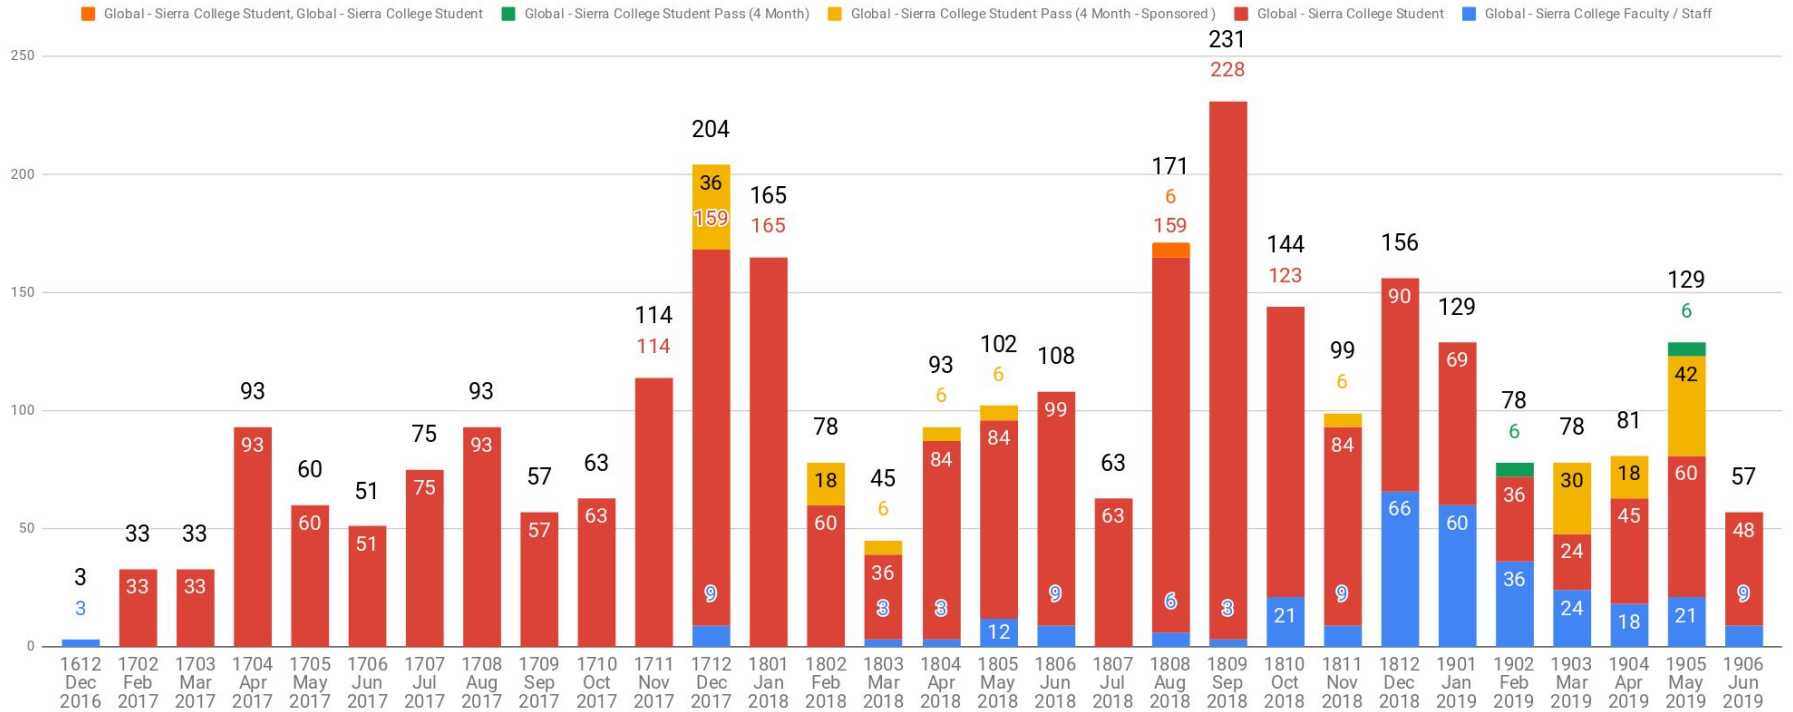

H.L. - S.C. Resource Reservations

S.C. Resource Bookings By Month